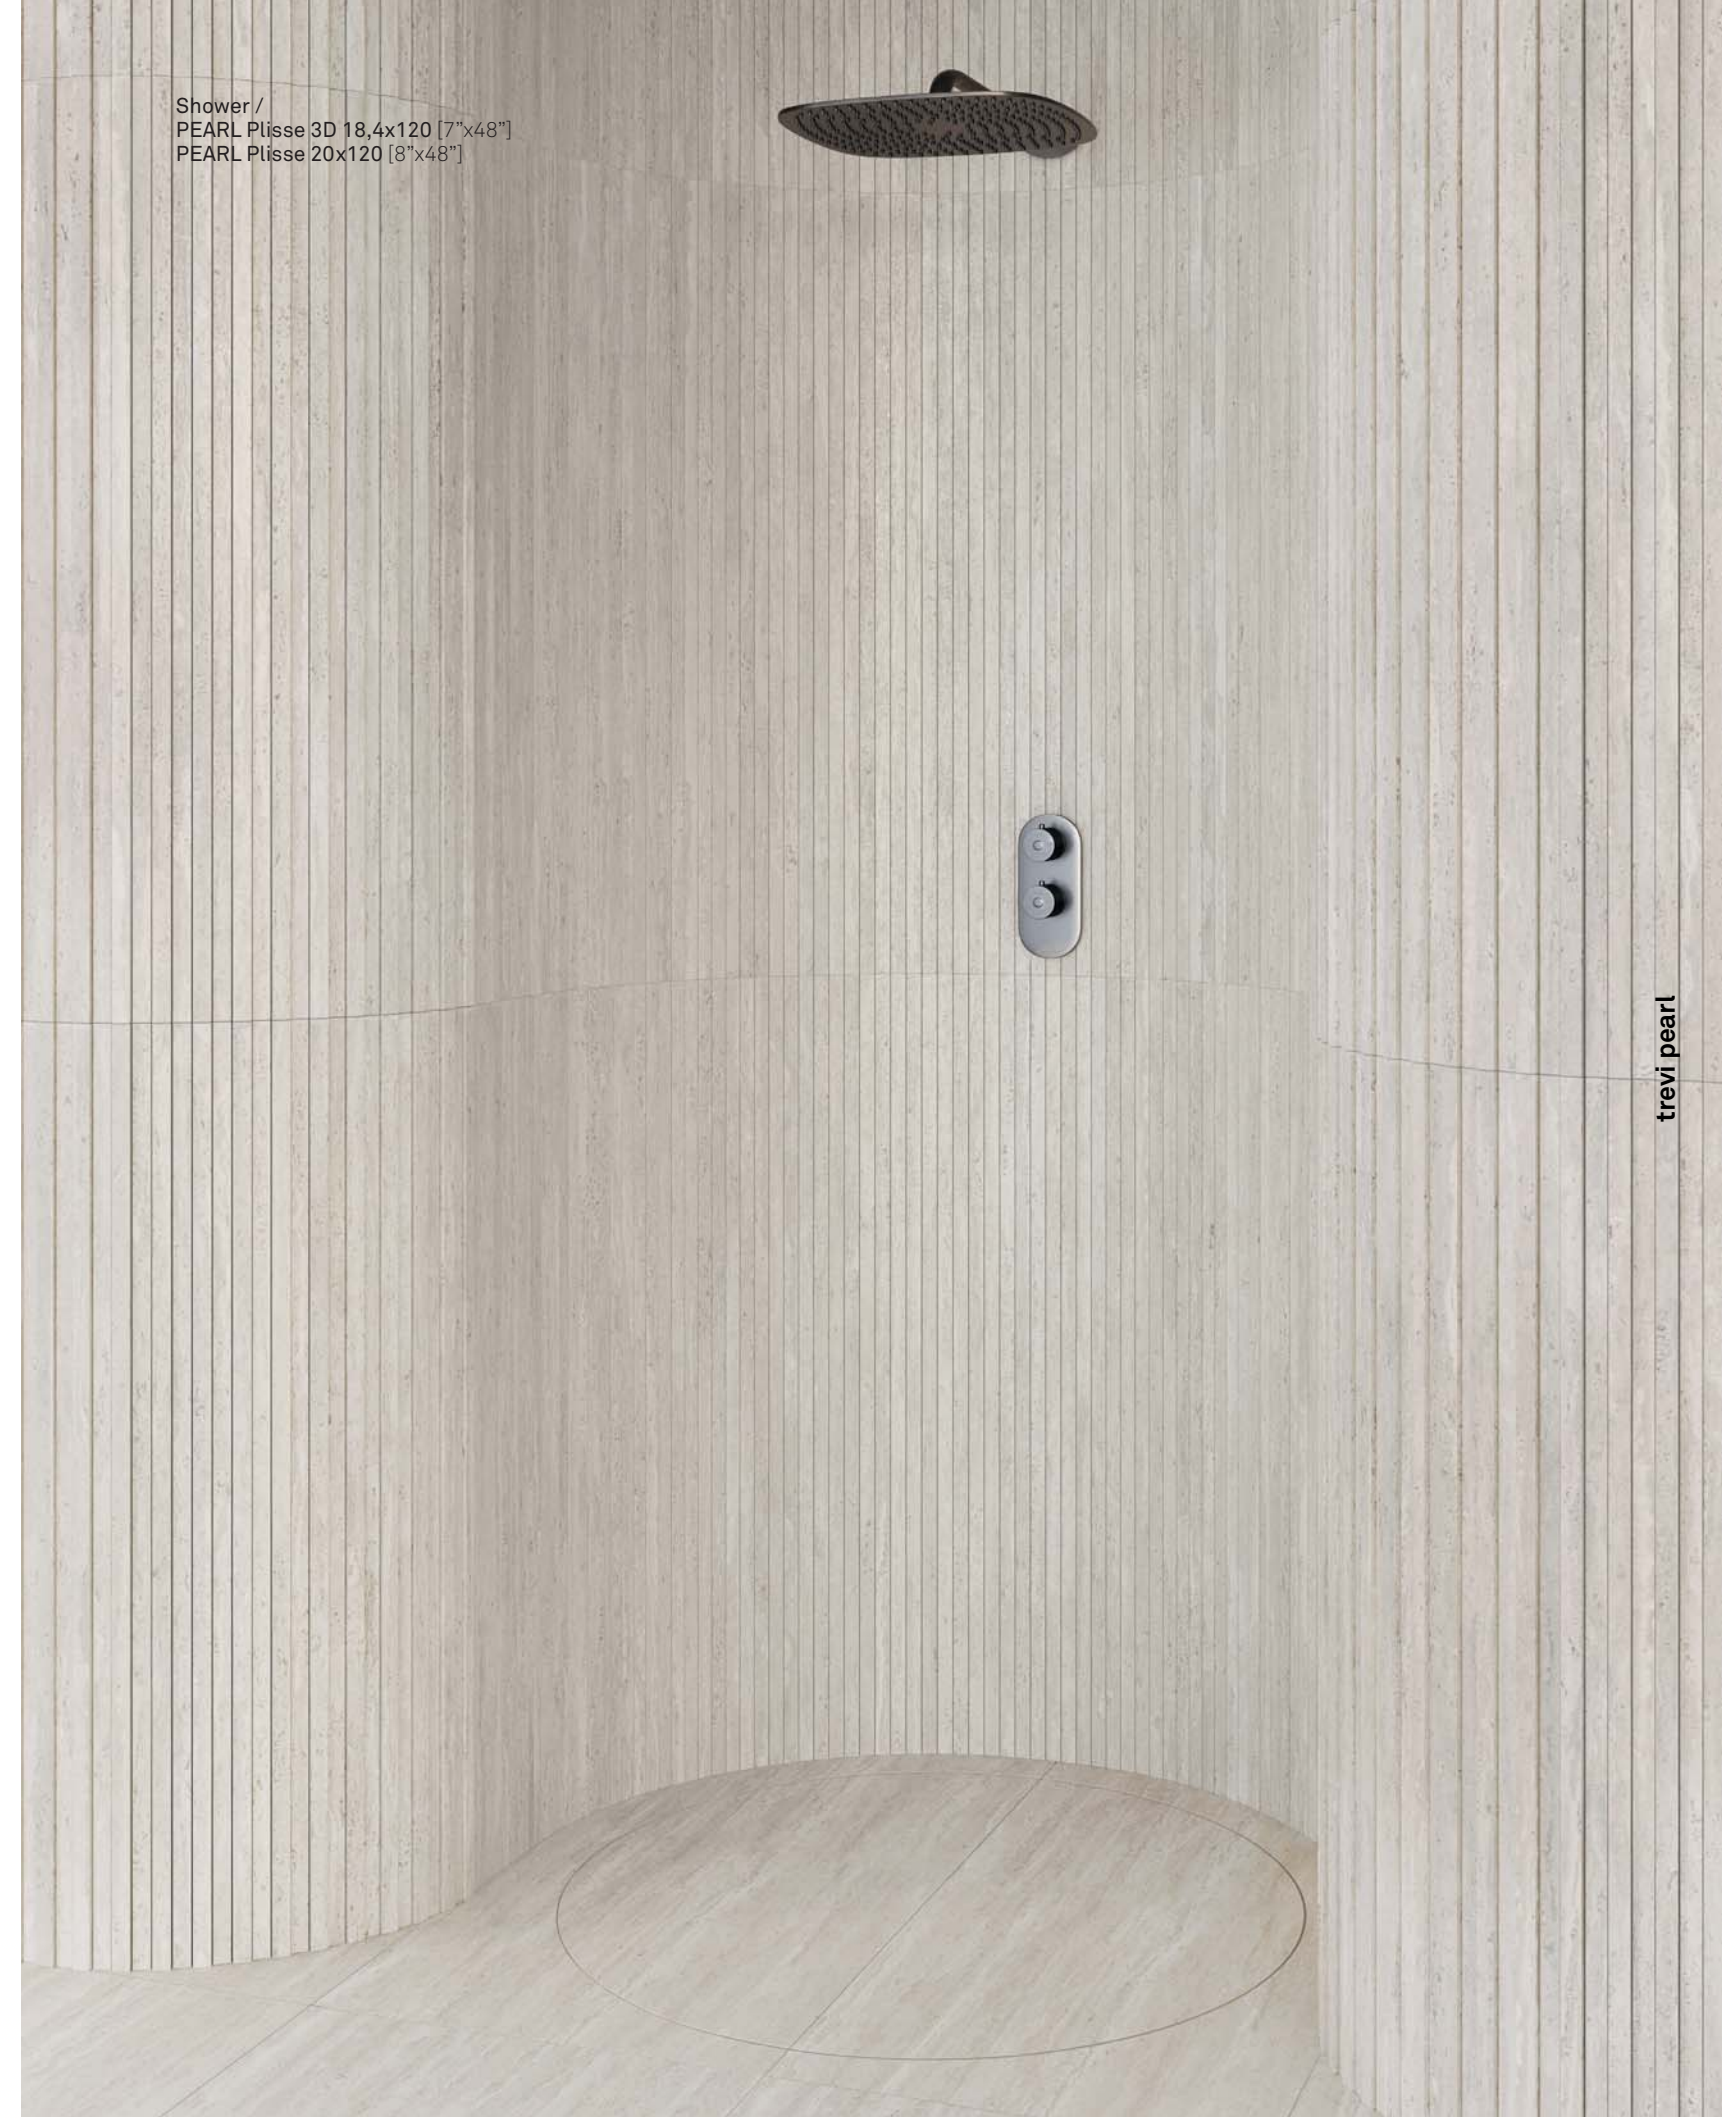

Shower /
PEARL Plisse 3D 18,4x120 [7"x48"]
PEARL Plisse 20x120 [8"x48"]