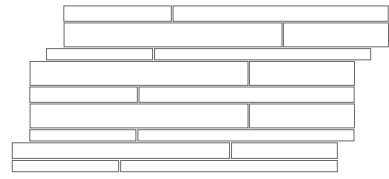

120x278 6mm  
60x120 9mm

60x120 9mm

60x120 9mm

FLUTE 3D  
■ 60x120 [24"x48"] RT 9mm

TREVI PEARL

TREVI IVORY

TREVI WALNUT

DECORI/  
DECORS