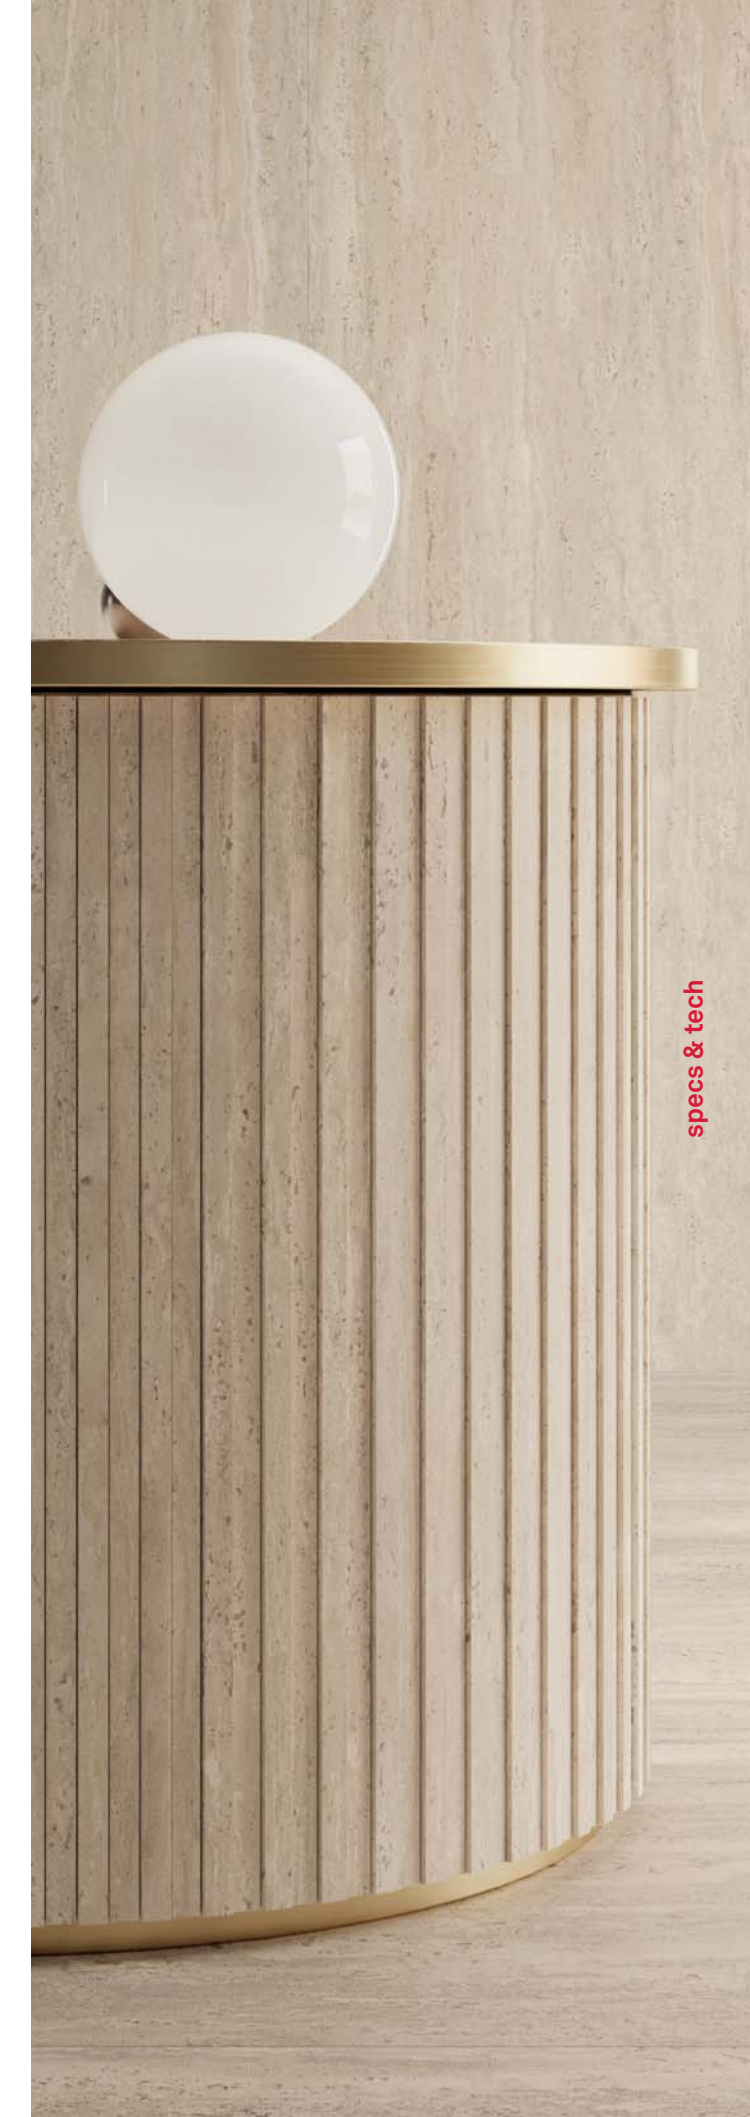

TREVI WALNUT

PLISSE  
✕ 20x120 [8"x48"] RT 9mm

TREVI PEARL

TREVI IVORY

TREVI WALNUT

✕ Silky

specs & tech