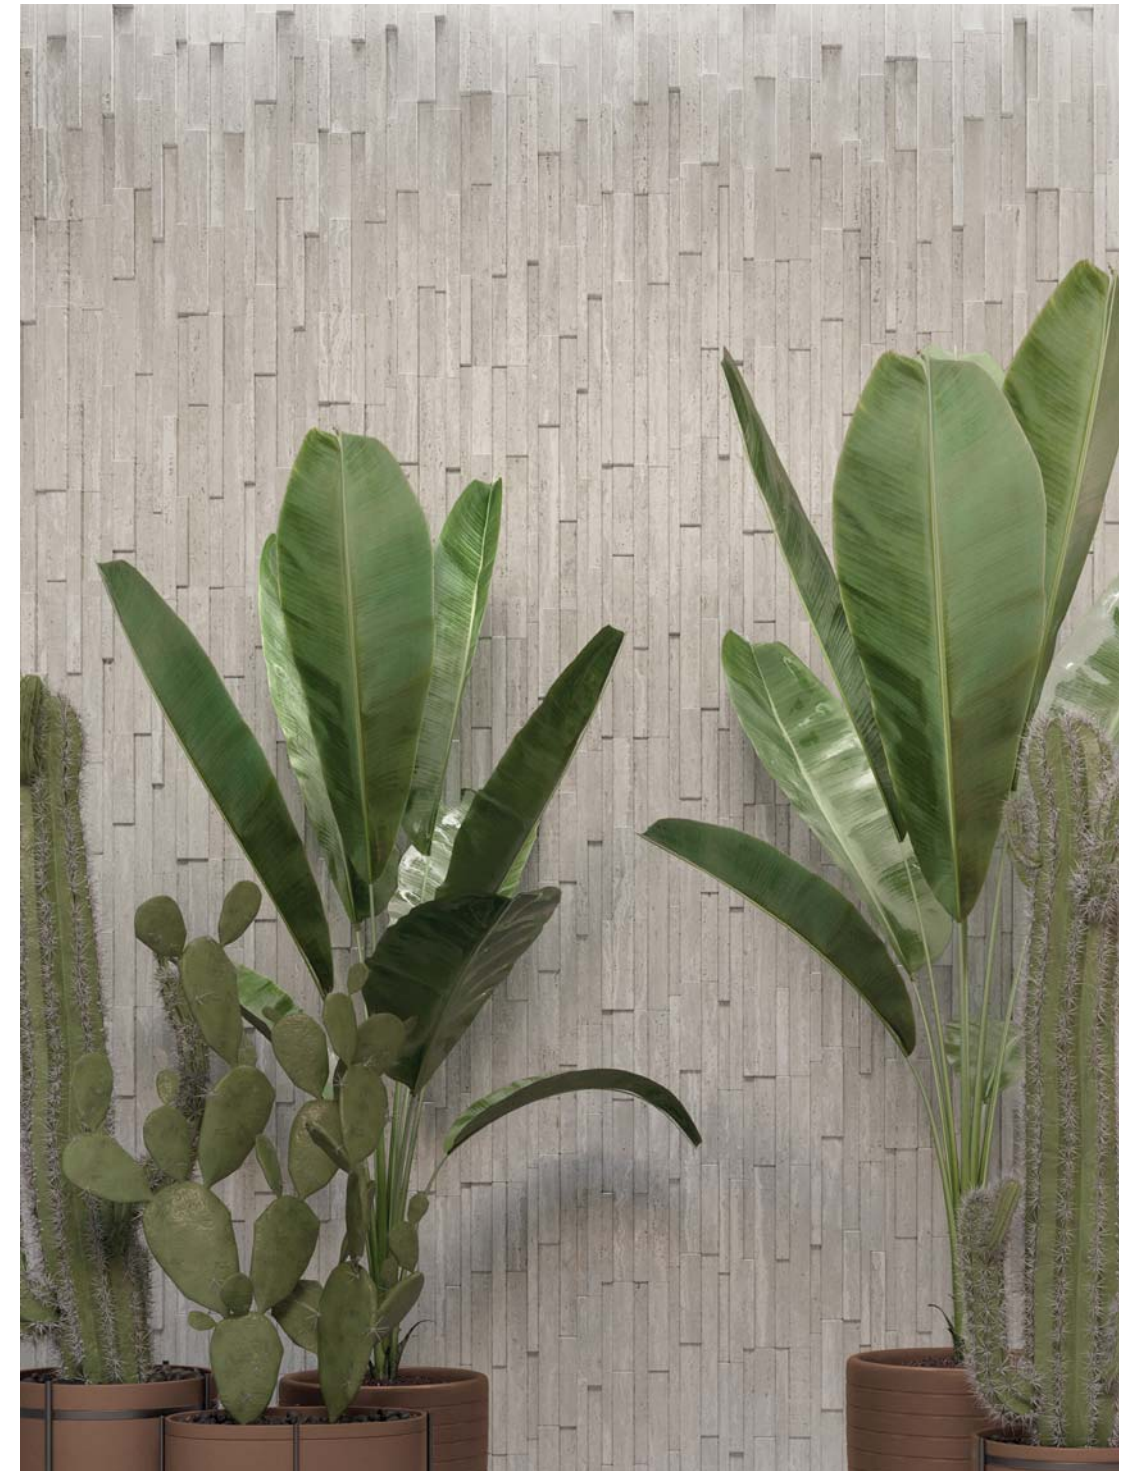

Floor / PEARL 60x120 [24"x48"]

Wall /  
PEARL 120x278 [48"x110"]  
PEARL Multispessore 30x60 [12"x48"]

Pool / OMNIA ROMANO SAND

COMMERCIAL /  
SPA

Wall / PEARL 60x120 [24"x48"]

Wall /  
PEARL  
Multispessore  
30x60 [12"x24"]