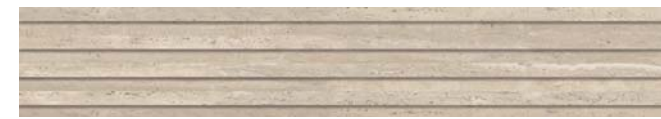

TREVI IVORY

TREVI IVORY

TREVI WALNUT

TREVI WALNUT

TREVI WALNUT

PLISSE 3D  
✕ 18,4x120 [7"x48"] RT 9mm

TREVI PEARL

TREVI IVORY