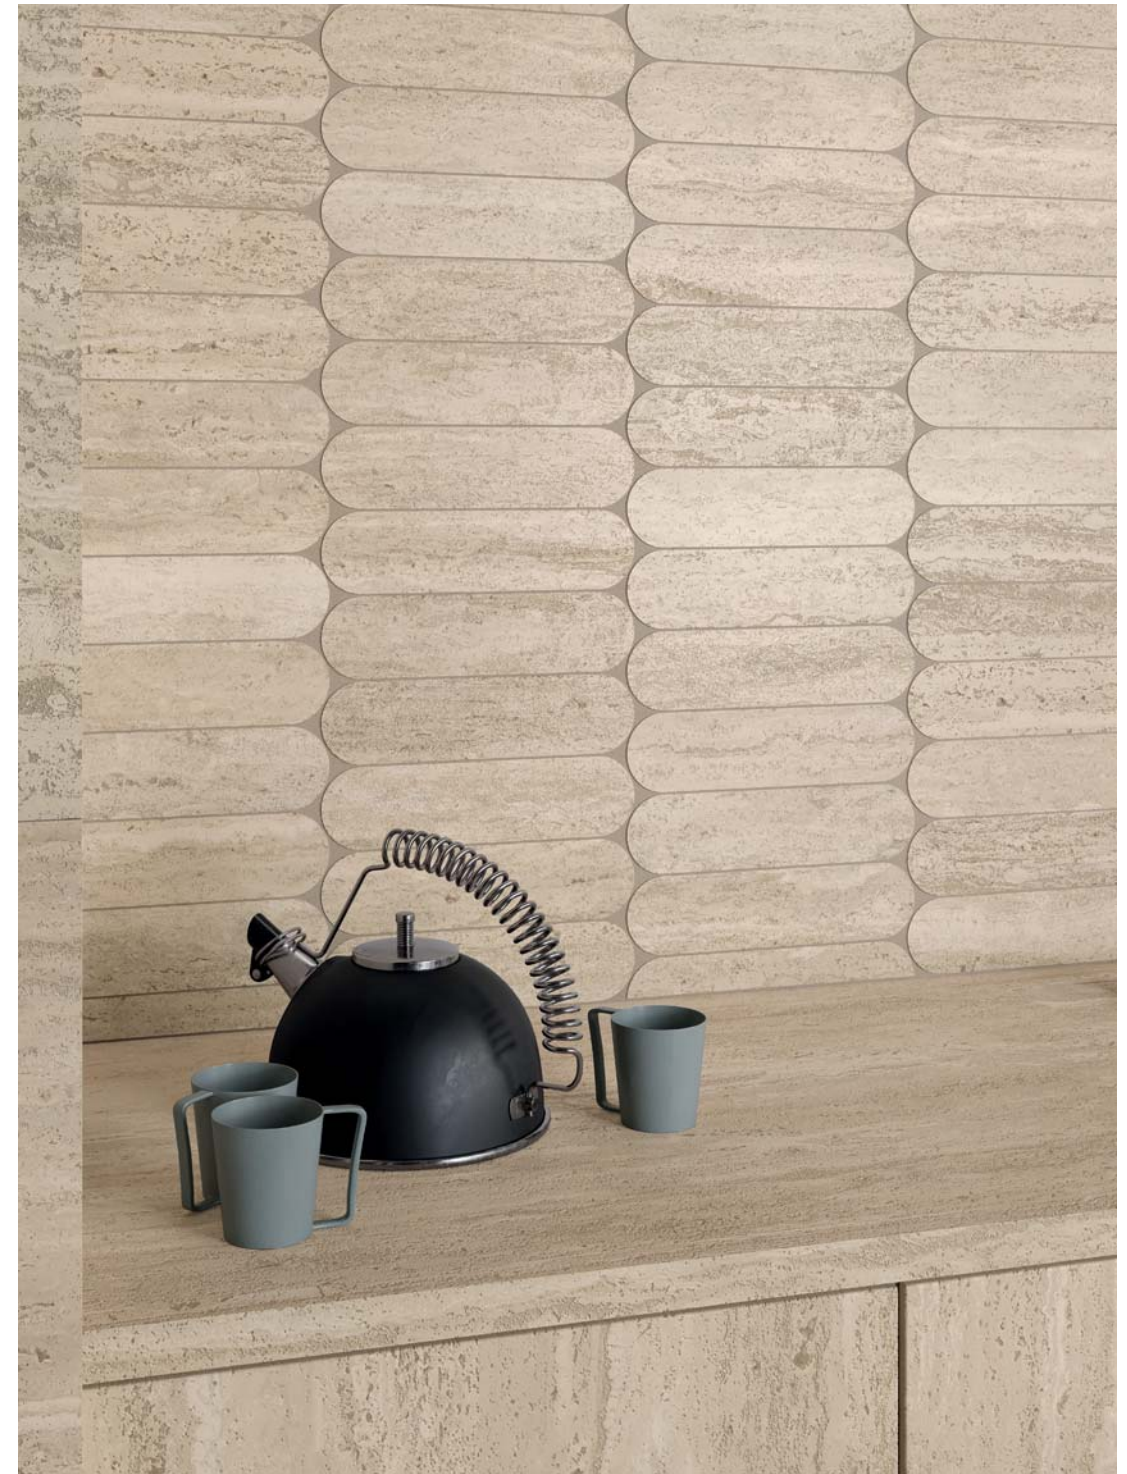

RESIDENTIAL /
KITCHEN

Wall /
WALNUT Flute 3D
60x120 [24"x48"]

Wall /
WALNUT Biscuits
28,5x55,5 [11"x22"]