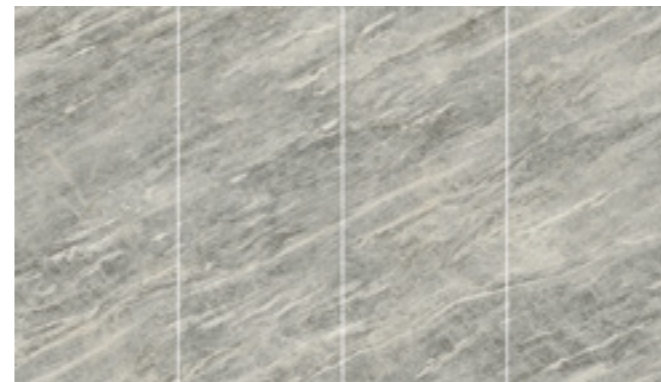

Marvel Diva Sky Stone ^{(1) (2)}
120x278 cm - 47 1/4" x 109 1/2"

Kit Endless also available. *