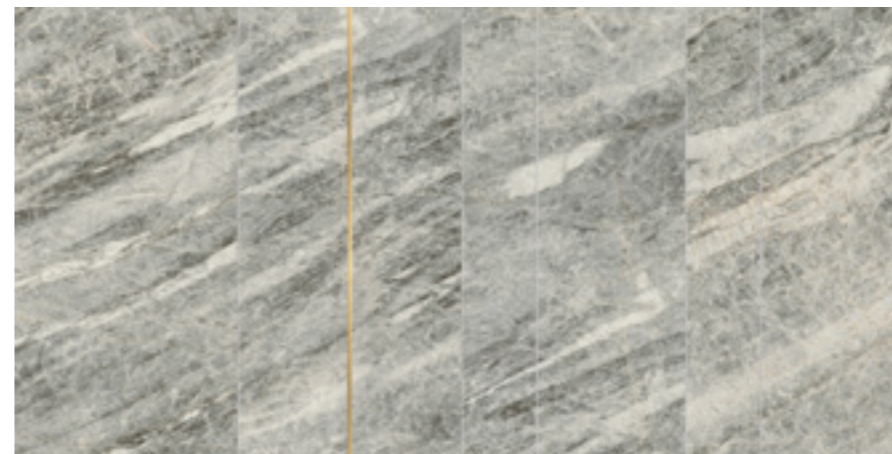

Marvel Diva Grid Sky Stone
Velvet Velvettech
59,5x118,2 cm - 23³/₈"x46¹/₂"

INDEX

INSPIRATION

IMAGE GALLERY

SURFACE RANGE & TECHNICAL SPECS

MARVEL DIVA RANGE
SENSITECH & VELVETECH
TECHNOLOGY
TECHNICAL SPECIFICATIONS
MARVEL WORLD

ENJOY THE VIDEO