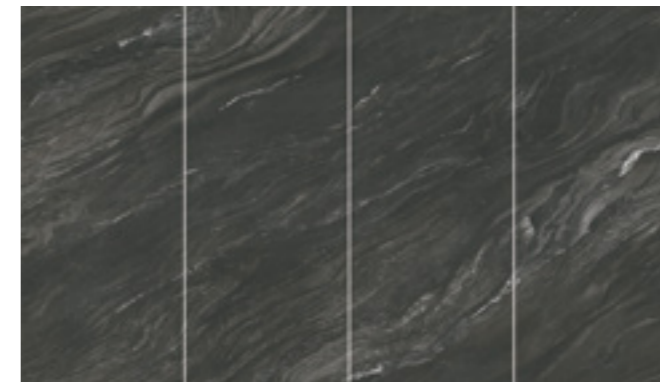

Marvel Diva Black Tempest ^{(1) (2)}
120x278 cm - 47 1/4" x 109 1/2"

Kit Endless also available. *