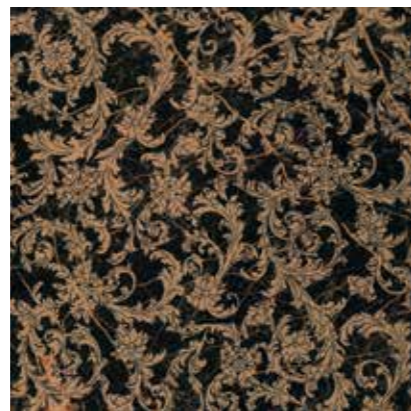

WALL DECORS

58,5x58,5 MODULO PATCHWORK **G0240713**
 PZ 156,90

19,5x58,5 FASCIA PATCHWORK **G0240723**
 PZ 79,90

9,8x58,5 FASCIA PATCHWORK **G0240733**
 PZ 60,90

2,7x58,5 FASCIA PATCHWORK **G0240743**
 PZ 30,50