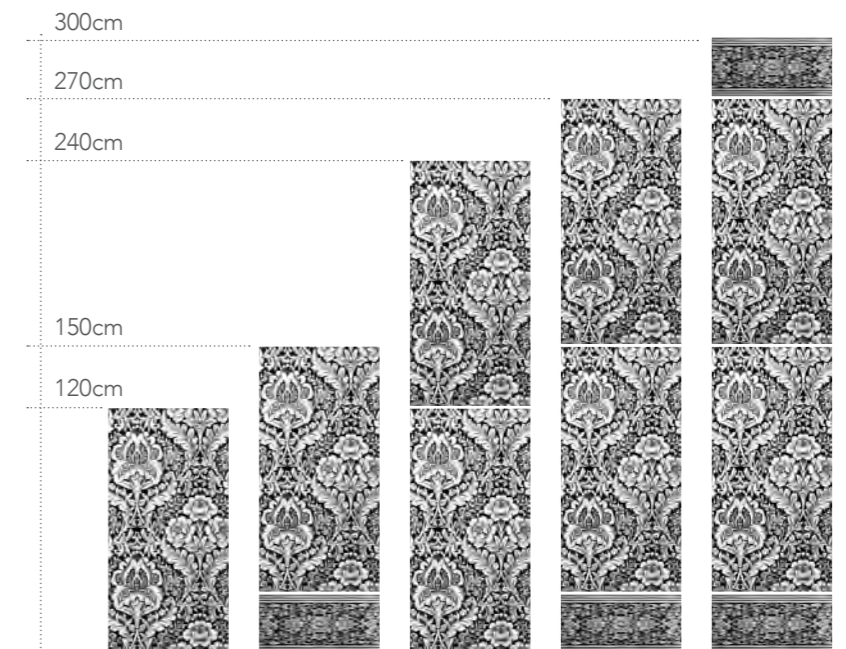

TIAN ROSE

60x120 / 24"x48"
rett

FASCIA TIAN ROSE
30x60 / 12"x24" rett

FLORAL OLIVE

60x120 / 24"x48"
rett

TOILE DE JOUY BORDEAUX

60x120 / 24"x48"
rett

FASCIA TOILE
DE JOUY BORDEAUX
30x60 / 12"x24" rett

TOILE DE JOUY OLIVE

60x120 / 24"x48"
rett

FASCIA TOILE
DE JOUY OLIVE
30x60 / 12"x24" rett

HERBARIUM OCRE

60x120 / 24"x48"
rett

HERBARIUM EMERALD

60x120 / 24"x48"
rett

Fasce di prezzo
Price ranges . Grupes des prix
Preisgruppen

TIAN EMERALD 60x120 . 24"x48" RETT	 ● B62C	FLORAL OLIVE 60x120 . 24"x48" RETT	 ● B63
FASCIA TIAN EMERALD 30x60 . 12"x24" RETT	 ● B36	TOILE DE JOUY BORDEAUX 60x120 . 24"x48" RETT	 ● B62C
TIAN OCRE 60x120 . 24"x48" RETT	 ● B62C	FASCIA TOILE DE JOUY BORDEAUX 30x60 . 12"x24" RETT	 ● B36
FASCIA TIAN OCRE 30x60 . 12"x24" RETT	 ● B36	TOILE DE JOUY OLIVE 60x120 . 24"x48" RETT	 ● B62C
TIAN ROSE 60x120 . 24"x48" RETT	 ● B62C	FASCIA TOILE DE JOUY OLIVE 30x60 . 12"x24" RETT	 ● B36
FASCIA TIAN ROSE 30x60 . 12"x24" RETT	 ● B36	HERBARIUM OCRE 60x120 . 24"x48" RETT	 ● B62D
FLORAL BLUE 60x120 . 24"x48" RETT	 ● B63	HERBARIUM EMERALD 60x120 . 24"x48" RETT	 ● B62D
FLORAL BORDEAUX 60x120 . 24"x48" RETT	 ● B63		