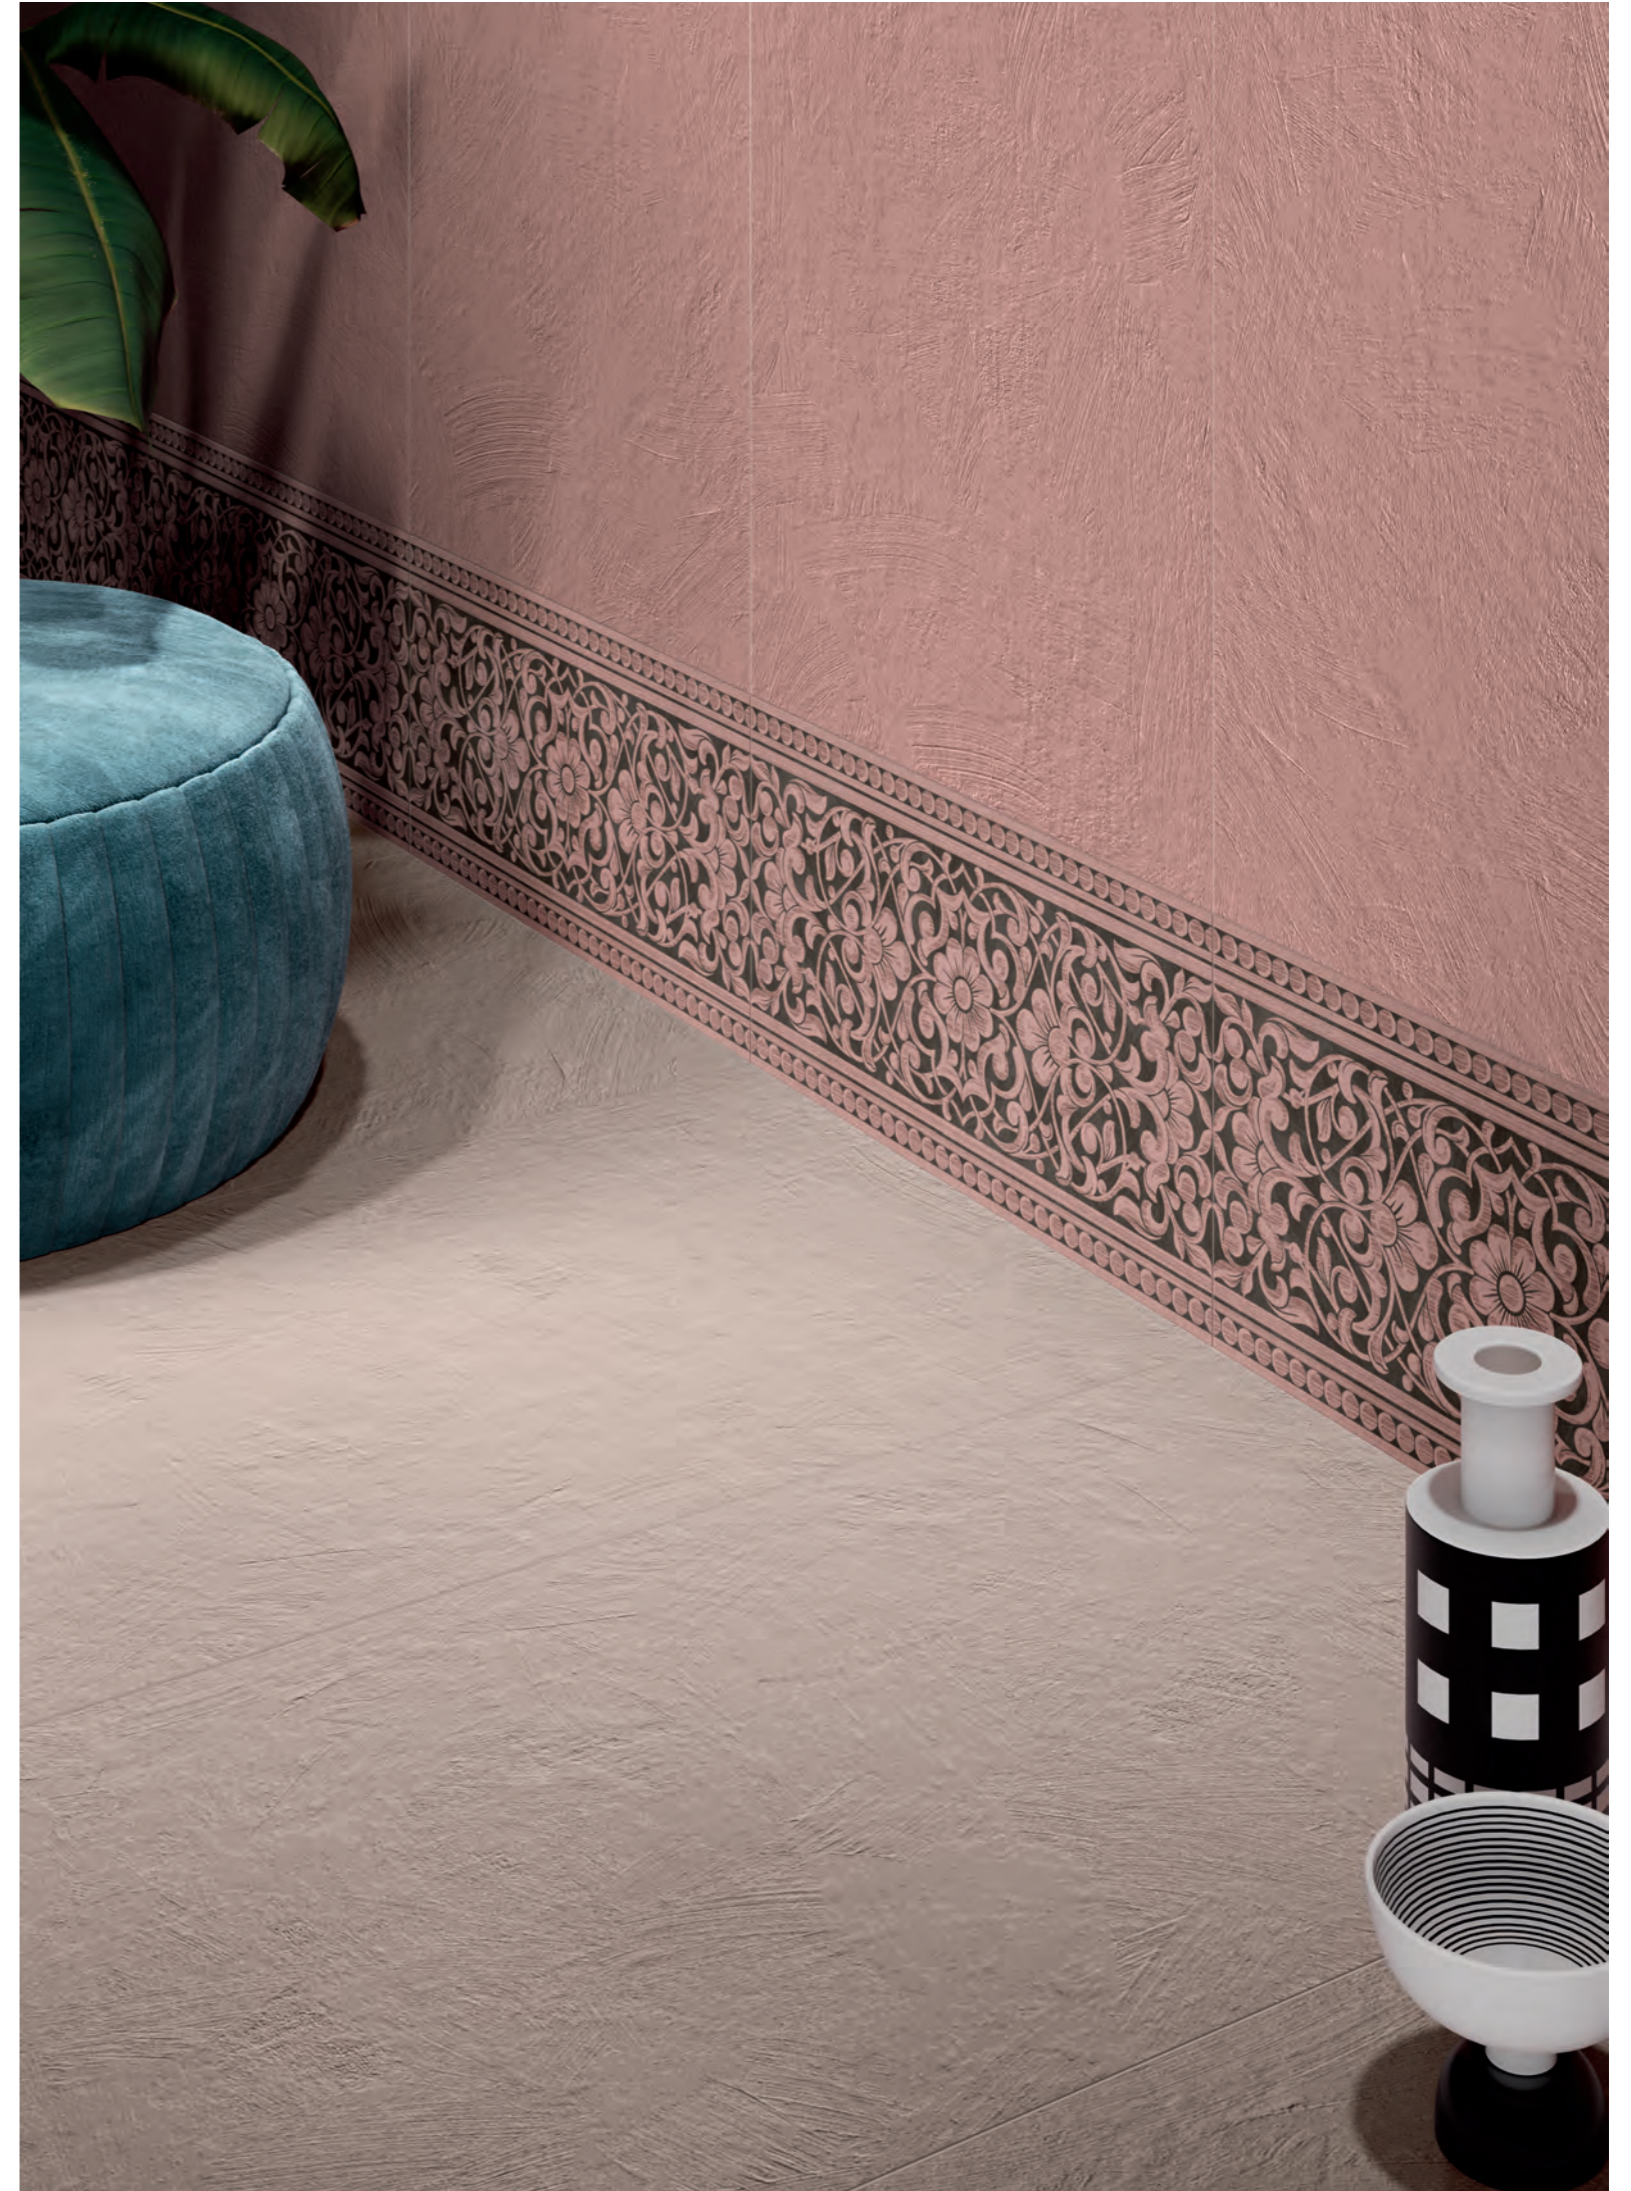

FOREVER PINK
60x120 rett

FASCIA TIAN ROSE
30x60 rett

Floor
PERFECT NUDE
60x120 rett

60x120
24"x48"
rett

30x60
12"x24"
rett

FOREVER PINK

FASCIA TIAN ROSE

other matching suggestion

PERFECT NUDE

ELEPHANT SKIN

TASTY OYSTER

SO CHIC BROWN

Sp