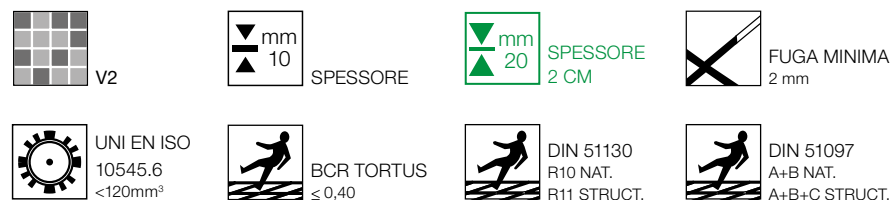

45x45 Rect.
CQR45R4 SILVER
73

60x60 Grip
CQR60R4G SILVER
73

30x60 Grip
CQR36R4G SILVER
73

45x45 Grip
CQR45R4G SILVER
73

WALS

CARATTERISTICHE TECNICHE . TECHNICAL CHARACTERISTICS . CARACTERISTIQUES TECHNIQUES . TECHNISCHE DATEN