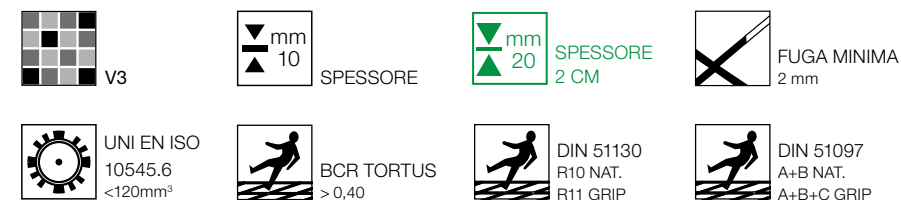

60x60 Rect.
CSL60R7 ANTRACITE
73

30x60 Rect.
CSL36R7 ANTRACITE
73

QUARTZ

STONES

CARATTERISTICHE TECNICHE . TECHNICAL CHARACTERISTICS . CARACTERISTIQUES TECHNIQUES . TECHNISCHE DATEN

60x120 Rect.
CQR62R1 WHITE
78